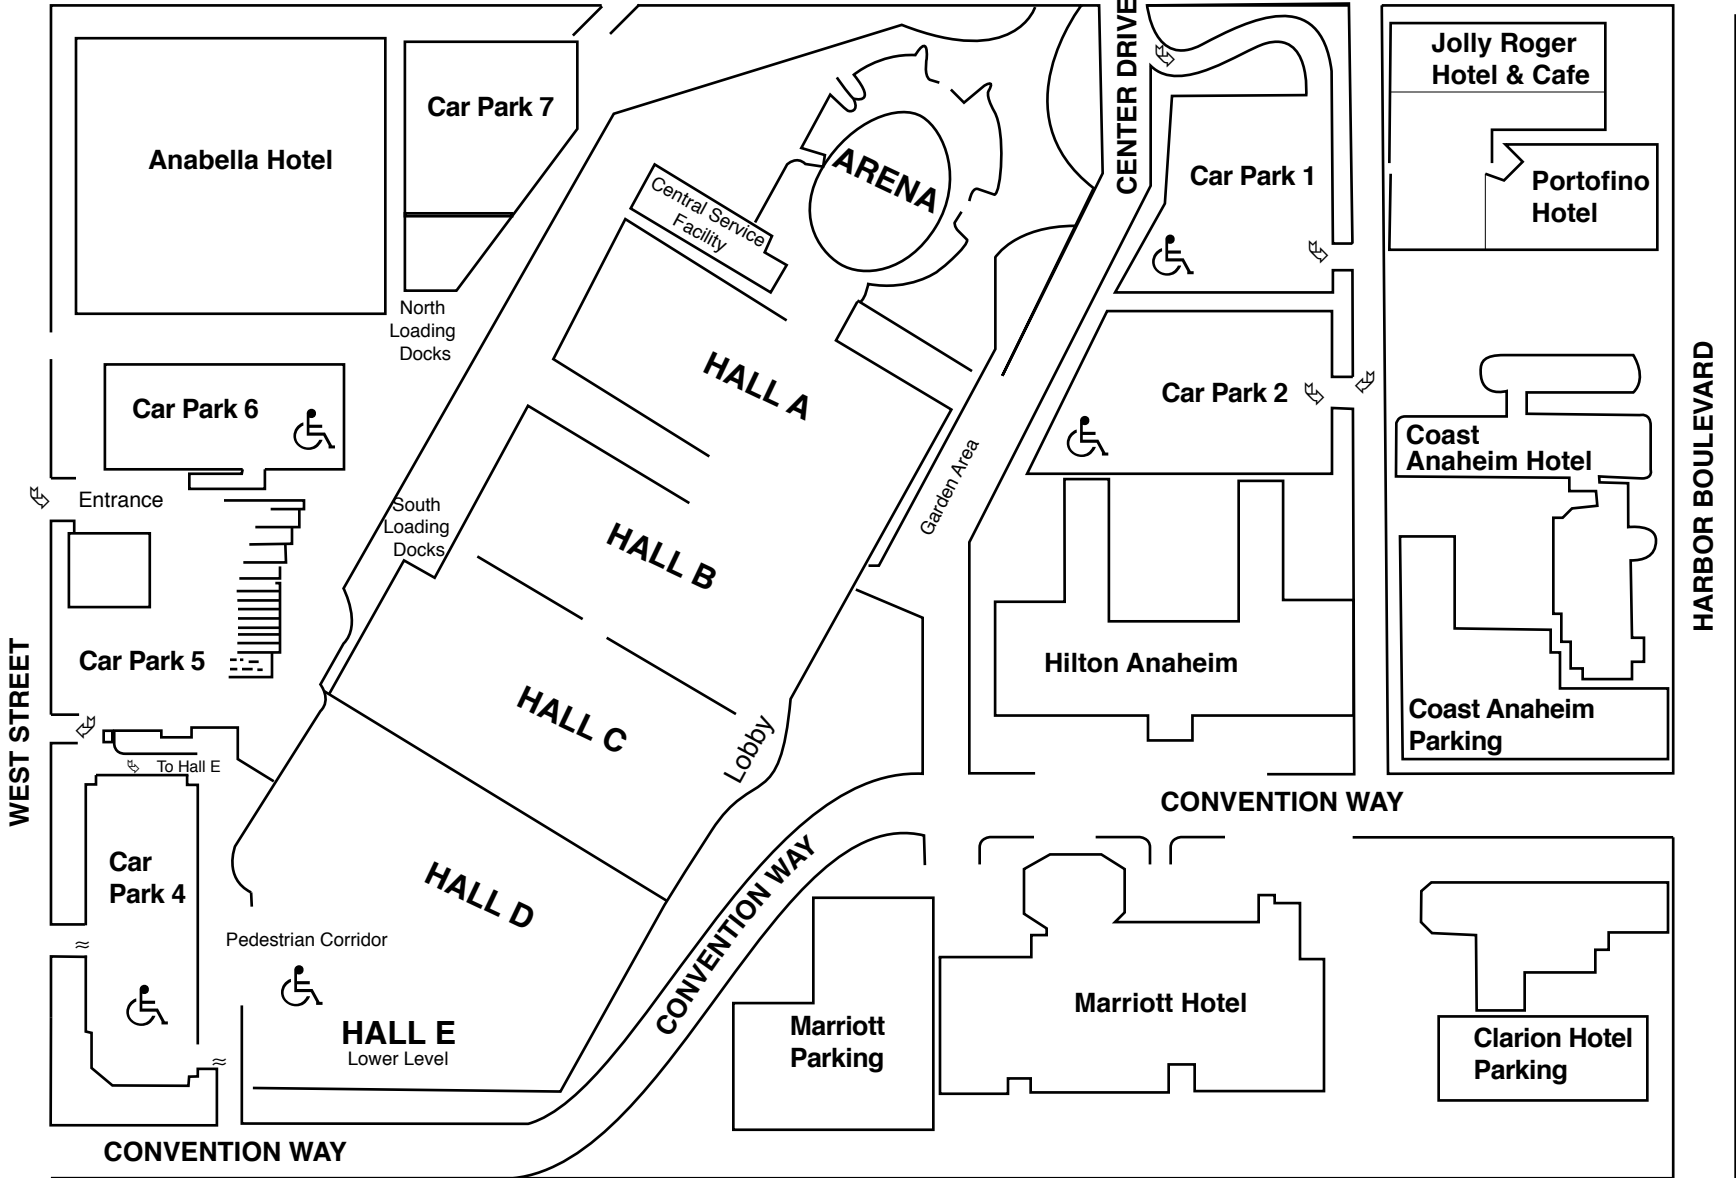

ANAHEIM CONVENTION CENTER PARKING GUIDE

Disney
Simba
Parking
Lot

Disneyland®

KATELLA AVENUE

Disney's
Buzz
Lightyear
Parking