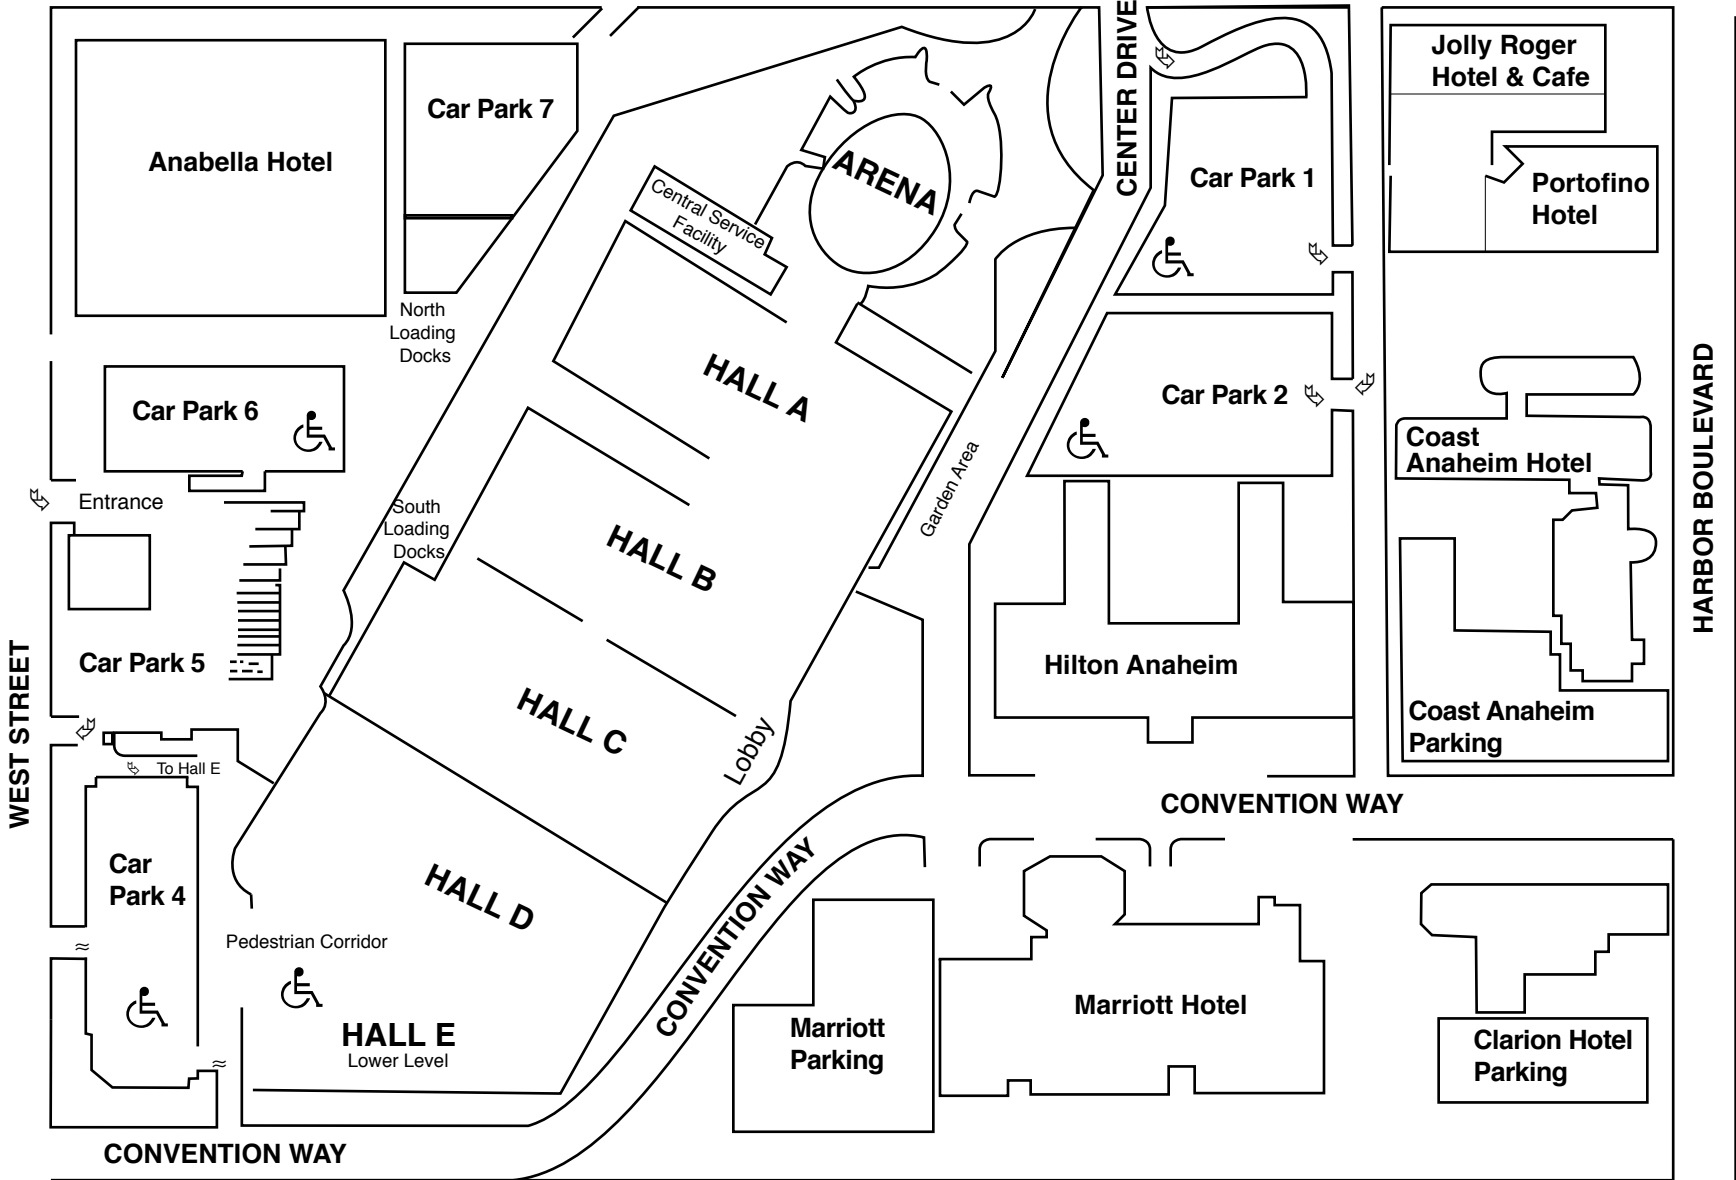

ANAHEIM CONVENTION CENTER PARKING GUIDE

Disney
Simba
Parking
Lot

Disneyland®

KATELLA AVENUE

Disney's
Buzz
Lightyear
Parking